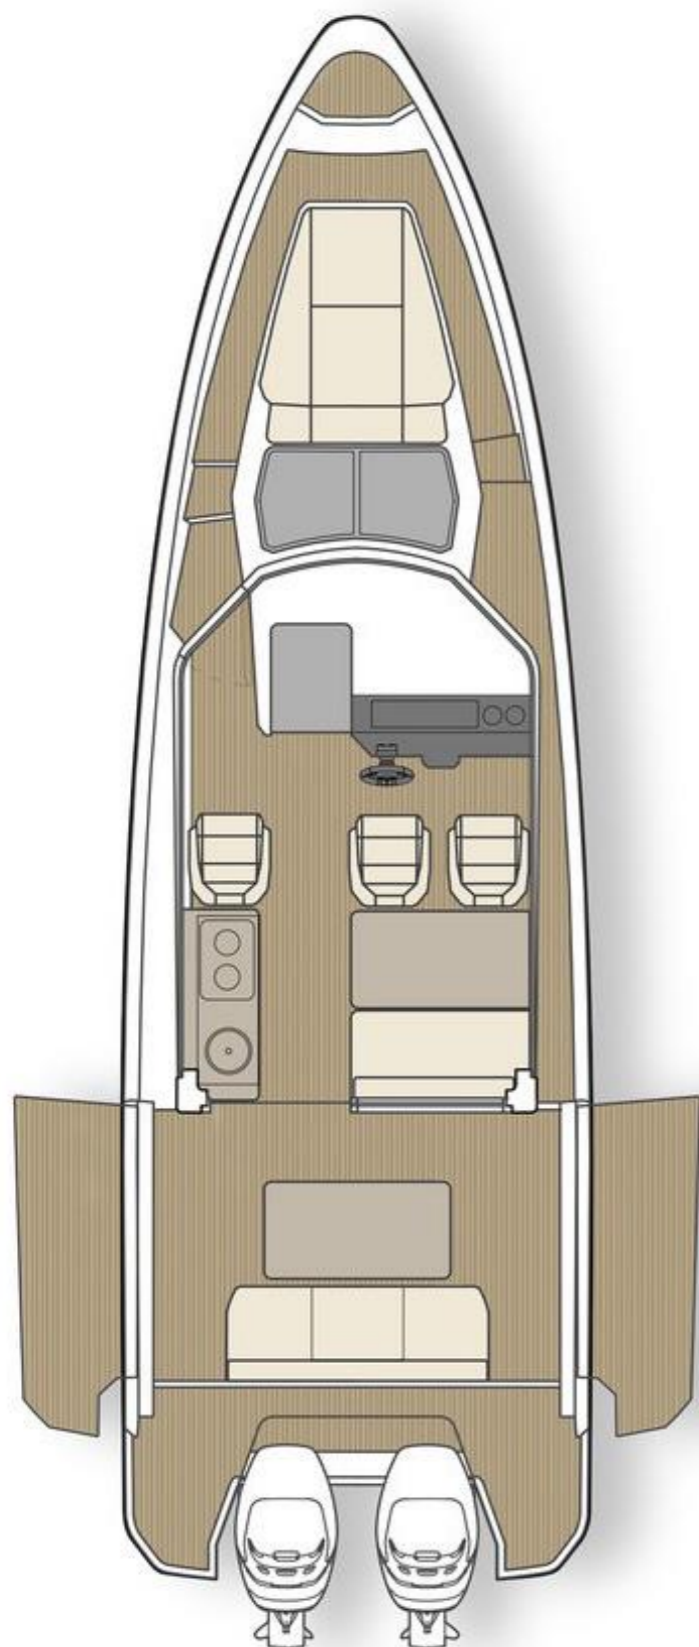

PRICELIST

RECOMMENDED RETAIL PRICE
INCL. MERCURY V8 300 HP

123 080 € *

(exl. VAT)

*Prices valid until 31.8.2023. Recommended customer price exl. VAT and other applicable taxes and costs such as handling, freight and delivery. We reserve the right to modify the specifications of our models without prior notice.

SAXDOR
YACHTS