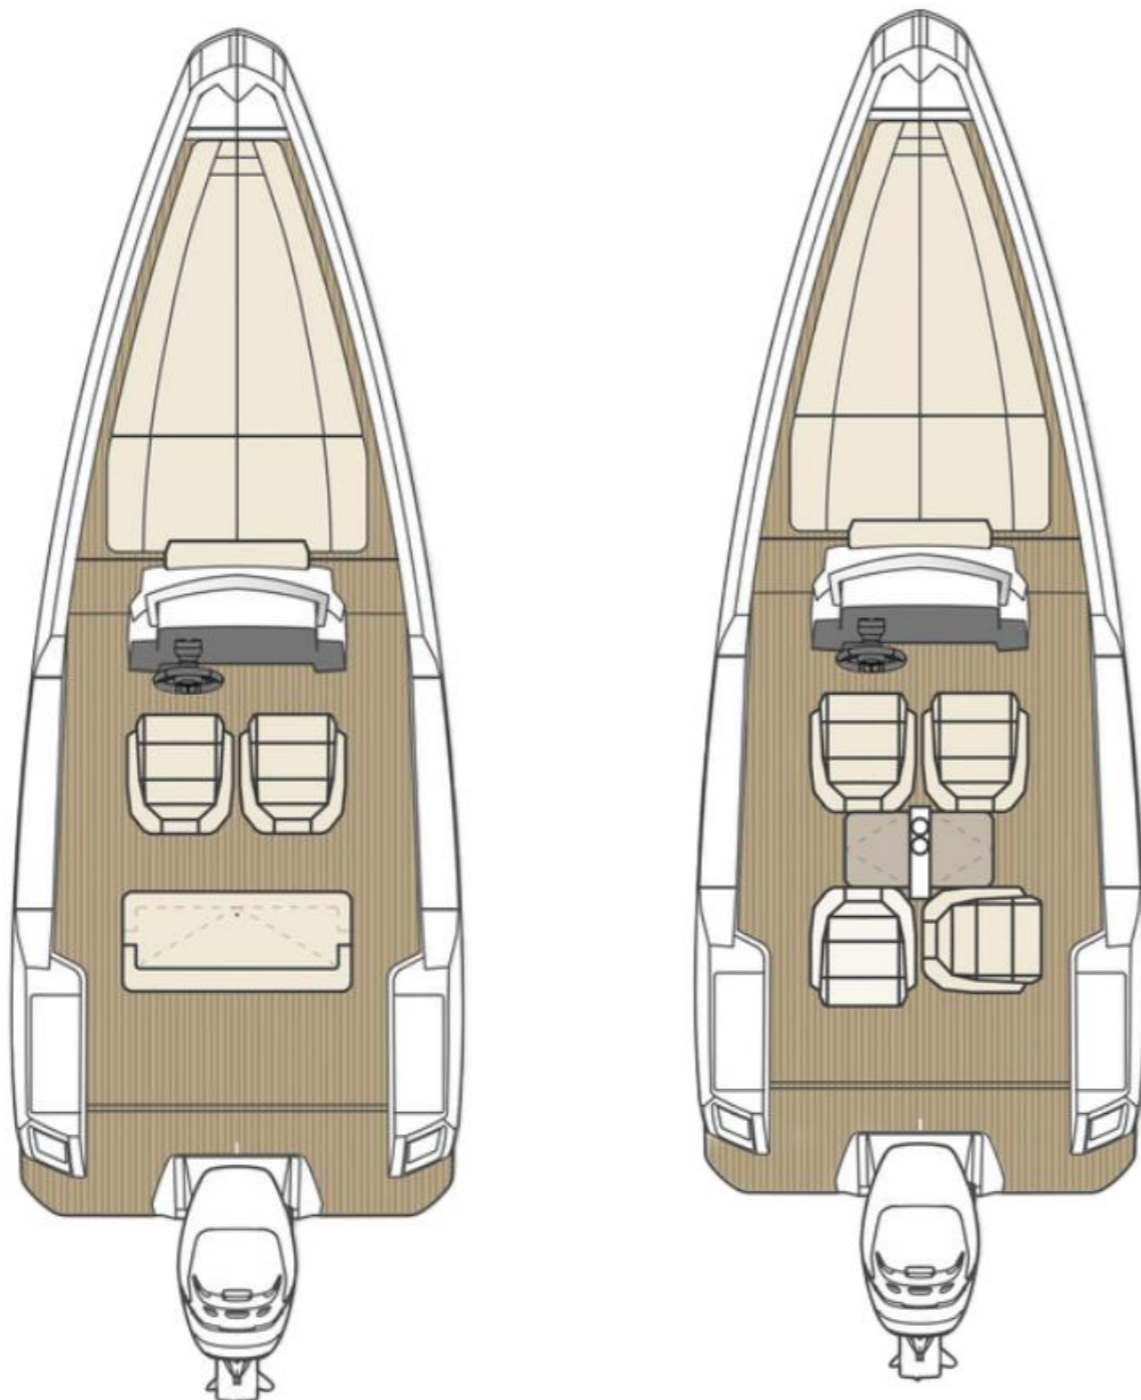

PRICELIST

RECOMMENDED RETAIL PRICE INCL.
MERCURY V6 225 CMS

26 570 € *

(exl. VAT)