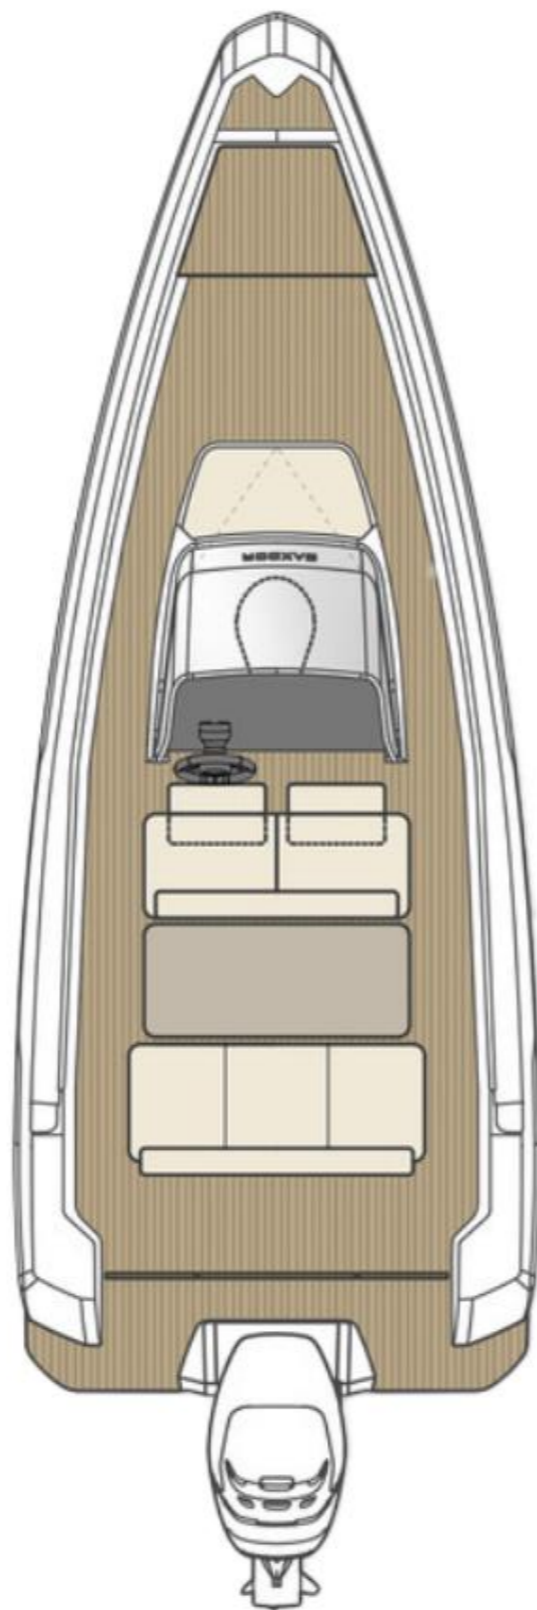

SAXDOR 205

PRICELIST

RECOMMENDED RETAIL PRICE INCL.
MERCURY V6 225 CMS

27 800,00 € *

(exl. VAT)

ENGINE SELECTIONS

SAXDOR 205 + MERCURY 100 XL CTL4	27 800,00 €
SAXDOR 205 + MERCURY 115 PROXS XL CTL4	28 800,00 €
SAXDOR 205 + MERCURY 150 XL PROXS L4	34 500,00 €
SAXDOR 205 + MERCURY 175 V6 DTS XL AND POWER STEERING - PRERIG	21 600,00 €

GELCOAT HULL COLORS (only one option can be selected, cannot be combined)

White grey	Standard
Deep grey	490,00 €
Beige grey	490,00 €

SEATING AND LAYOUTS

Jockey seating (3 seat jockey)	Standard
4 seats. Aft sofa w. foldable backrest and individual swirling seats in front NEW	3 150,00 €
Teak table with lowerable & removable leg (available only with 4 seat) NEW	1 300,00 €
Sunpad solution to convert to sunbed (4 seat and teak table required) NEW	380,00 €
6 seats modules	3 720,00 €
Targa arch modules	2 890,00 €
Targa arch with T-top	3 690,00 €
Targa arch with soft top	3 690,00 €