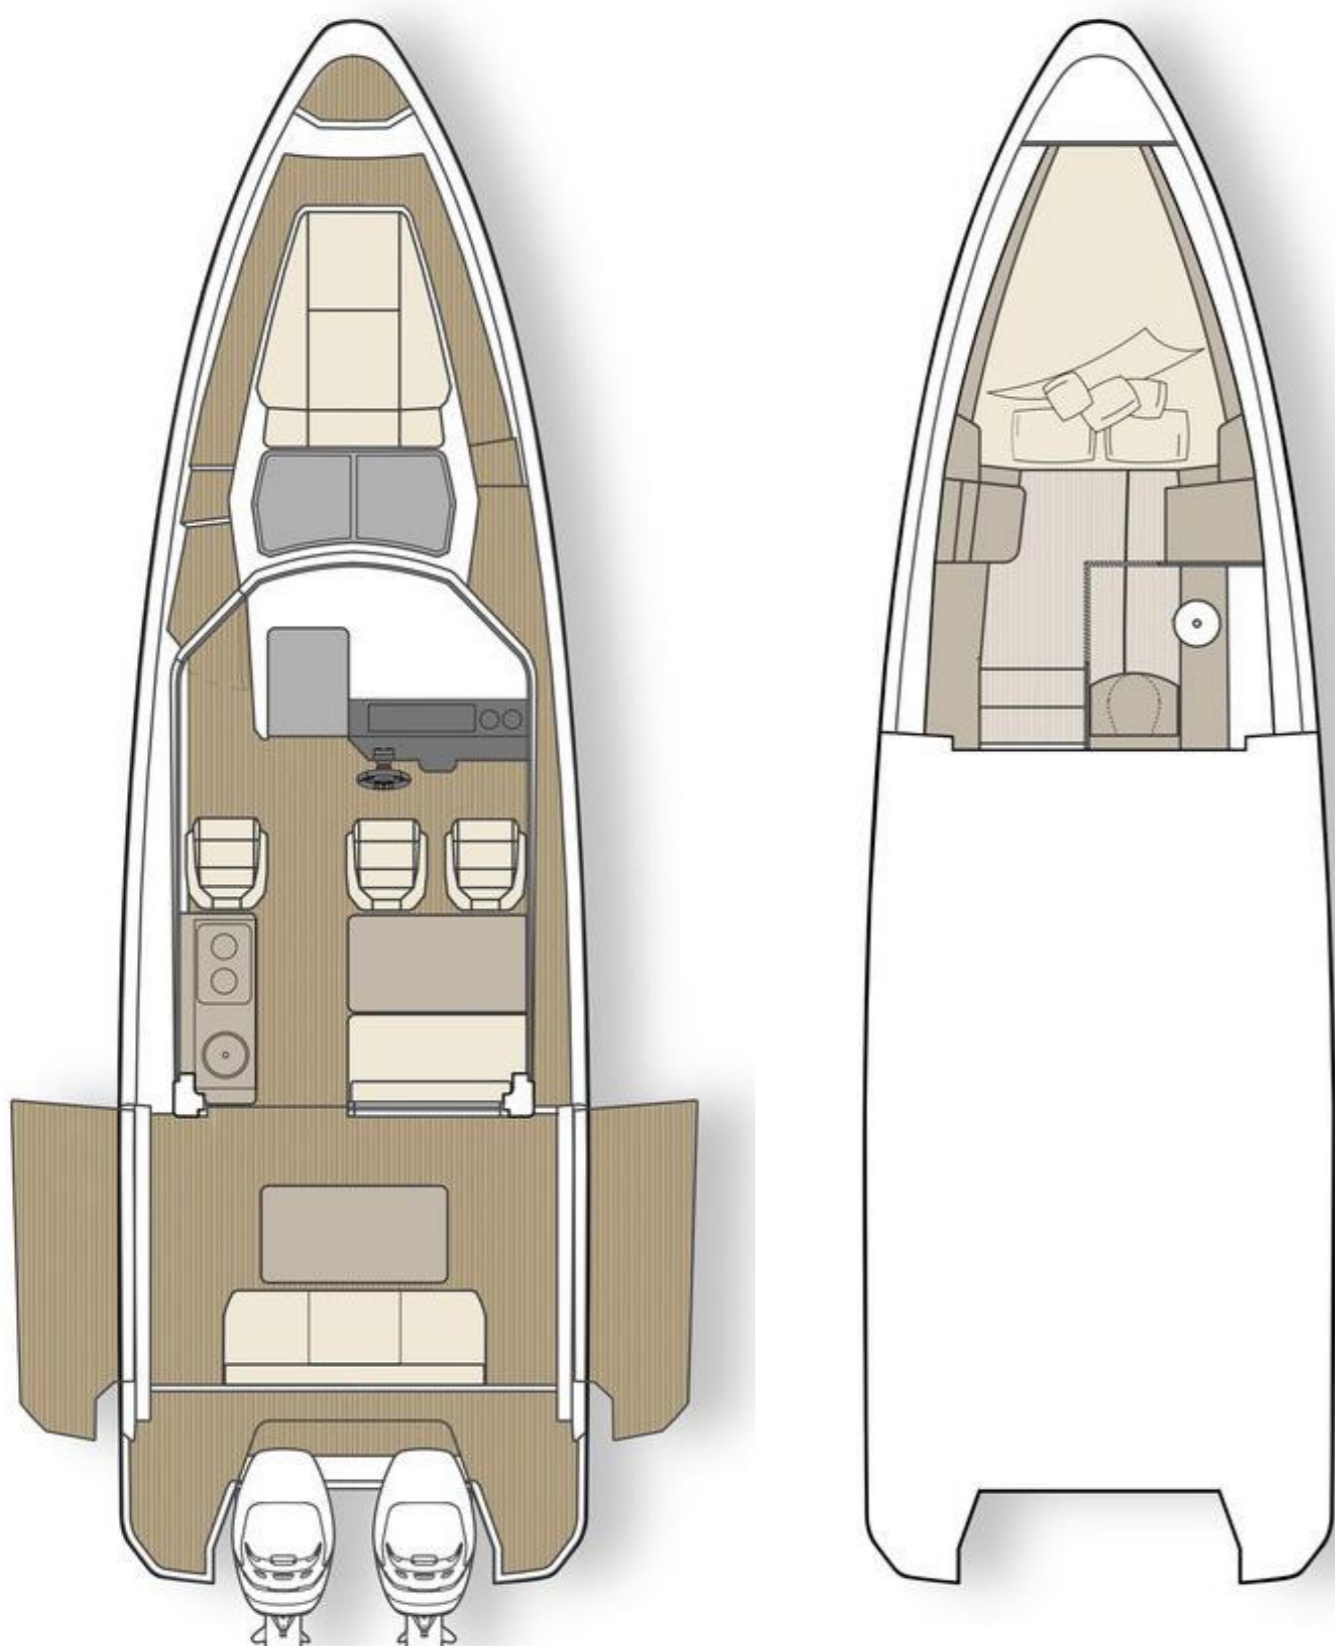

PRICELIST

RECOMMENDED RETAIL PRICE INCL. MERCURY V8
300 HP

123 080 € *

(exl. VAT)

*Prices valid until 31.8.2023. Recommended customer price exl. VAT and other applicable taxes and costs such as handling, freight and delivery. We reserve the right to modify the specifications of our models without prior notice.

SAXDOR
YACHTS