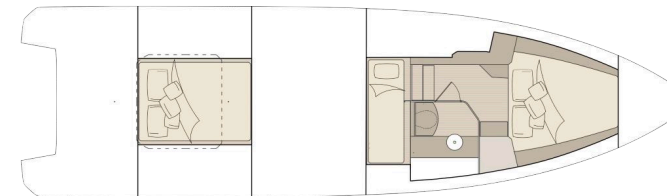

02 Lower deck with aft cabin