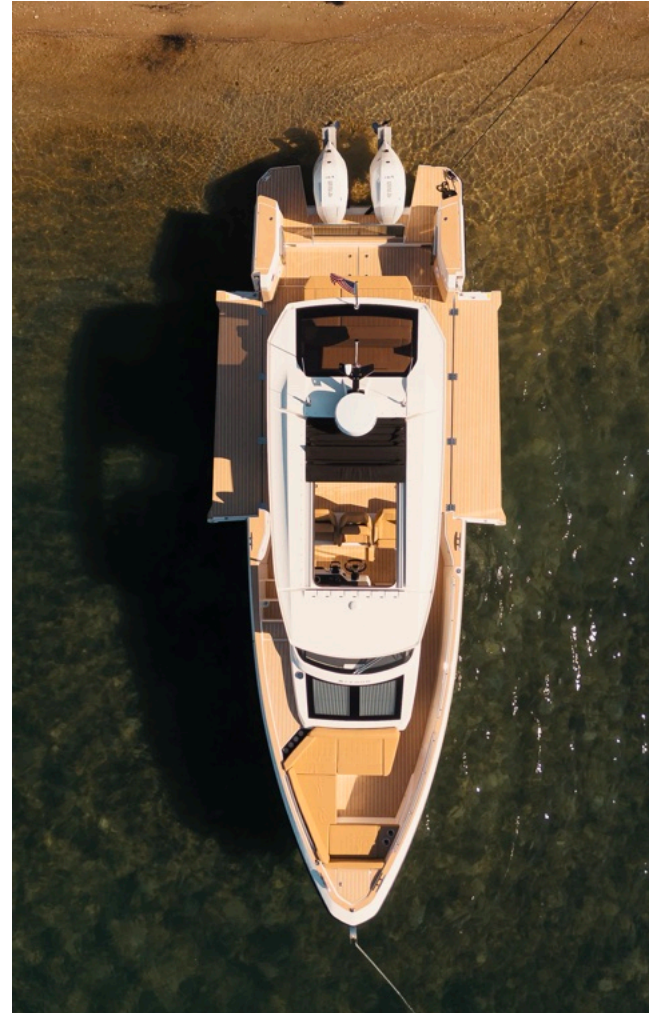

400 GTS

SAXDOR

PURE OPEN-AIR PERFORMANCE

The Saxdor 400 GTS is the purest expression of open boating in the Saxdor 400 series.

A walkaround layout and wide, open deck create an easy flow from bow to stern, while drop-down terraces expand the space at anchor and bring you closer to the water. Whether cruising, relaxing, or socialising, the layout adapts naturally to the moment.

At the helm, everything is focused on the driving experience, with clear sightlines, intuitive controls, and a balanced, responsive feel. Built on a twin-stepped hull, the 400 GTS delivers confident handling, efficiency, and a smooth ride across a wide range of conditions.

DESIGNED AROUND THE DRIVER

The helm of the 400 GTS is positioned at the center of the boat, creating a balanced and controlled driving experience.

Wide sightlines, supportive seating, dual displays, and intuitive controls keep everything within easy reach, allowing you to stay focused and in command at all times.

At anchor, drop-down terraces extend the usable space and bring you closer to the water, opening up the boat for swimming, sunbathing and socializing.

Together, these features give you clearer access forward, a more secure path around the boat, and more usable deck space for time spent on the water.