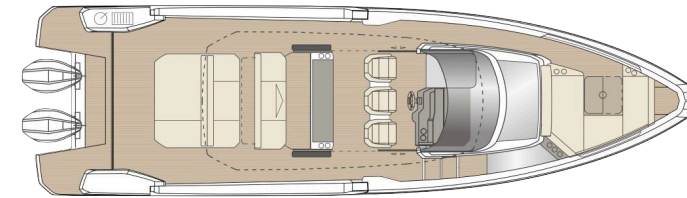

LAYOUTS & SPECS

SPECIFICATIONS

Length	12.4 m / 40.7 ft
Beam	3.55 m / 11.7 ft
Draft (excl. engines)	0.64 m / 2.1 ft
Passengers	B: 12
Max. engine power	850 hp
Max. speed range	approx. 45–50 knots
Fuel tank	900 L / 238 gal
Fresh water	170 L / 45 gal
Outboard engines	600 hp - 850 hp
Construction	Vacuum infused GRP
Hull design	Twin-stepped v21° Hull