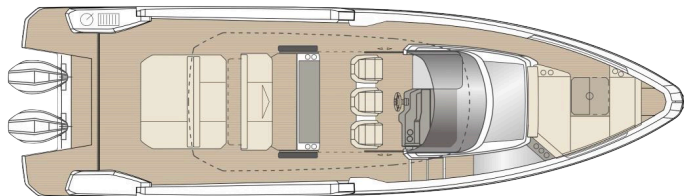

LAYOUTS & SPECS

SPECIFICATIONS

Length	12.4 m / 40.7 ft
Beam	3.55 m / 11.7 ft
Draft (excl. engines)	0.64 m / 2.1 ft
Passengers	B: 12
Max. engine power	850 hp
Max. speed range	approx. 45–50 knots
Fuel tank	900 L / 238 gal
Fresh water	170 L / 45 gal
Outboard engines	600 hp – 850 hp
Construction	Vacuum infused GRP
Hull design	Twin-stepped v21° Hull