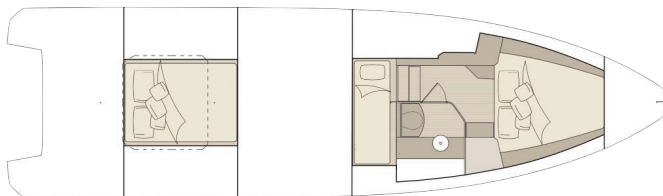

---

02 Lower deck with aft cabin