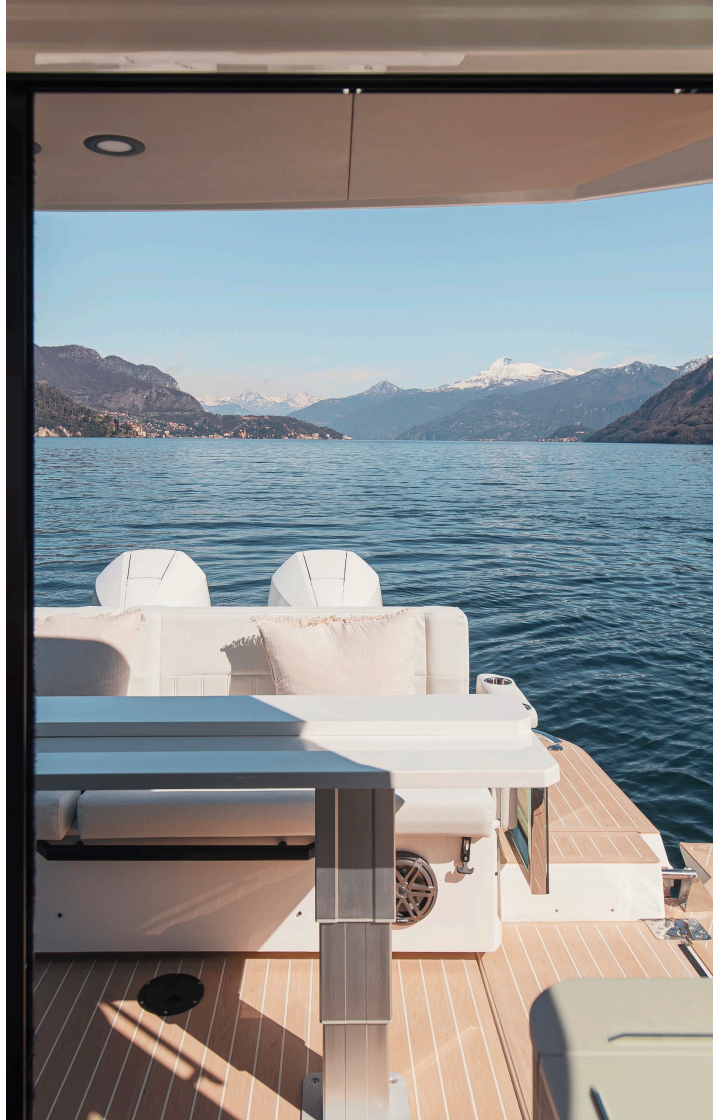

EXPANDED AT ANCHOR

Opening side terraces extend the cockpit, creating more usable space and a wider, more open deck.

At anchor, the layout transforms into a larger, more social area with direct access to the water.

The result is a seamless connection between inside and out, enhancing both space and experience on board.