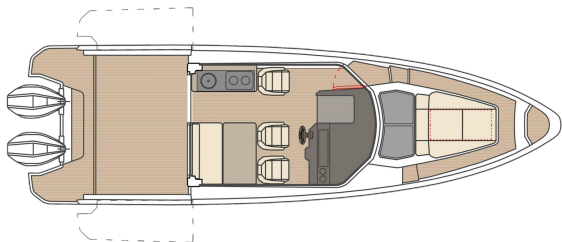

---

01 Main deck