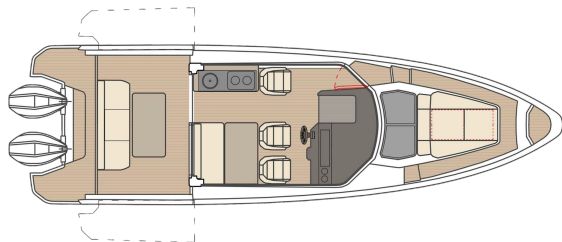

## SPECIFICATIONS

Length	10.28 m / 33 ft 7 in
Beam	3.10 m / 10 ft 2 in
Draft (excl. engines)	0.49 m / 1 ft 7.3 in
Passengers	B: 6 / C: 9
Classification	B Offshore / C Coastal
Max. speed range	approx. 40 – 50 knots
Fuel tank	428 L / 113 gal
Fresh water	117 L / 30.9 gal
Outboard engines	400 hp – 600 hp
Construction	Vacuum infused GRP
Hull design	Twin-stepped v21° Hull

---

01 Main deck

---

02 Lower deck

---

03 Main deck with aft sofa and table option