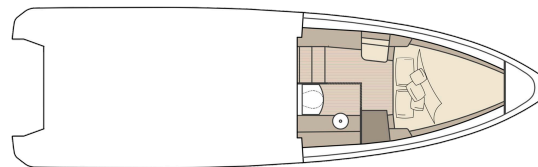

# LAYOUTS & SPECS

## SPECIFICATIONS

Length	10.28 m / 33 ft 7 in
Beam	3.10 m / 10 ft 2 in
Draft (excl. engines)	0.49 m / 1 ft 7.3 in
Passengers	B: 6 / C: 9
Classification	B Offshore / C Coastal
Max. speed range	approx. 40 – 50 knots
Fuel tank	428 L / 113 gal
Fresh water	117 L / 30.9 gal
Outboard engines	400 hp – 600 hp
Construction	Vacuum infused GRP
Hull design	Twin-stepped v21° Hull

---

01 Main deck

---

02 Lower deck

---

03 Main deck with aft sofa and table option