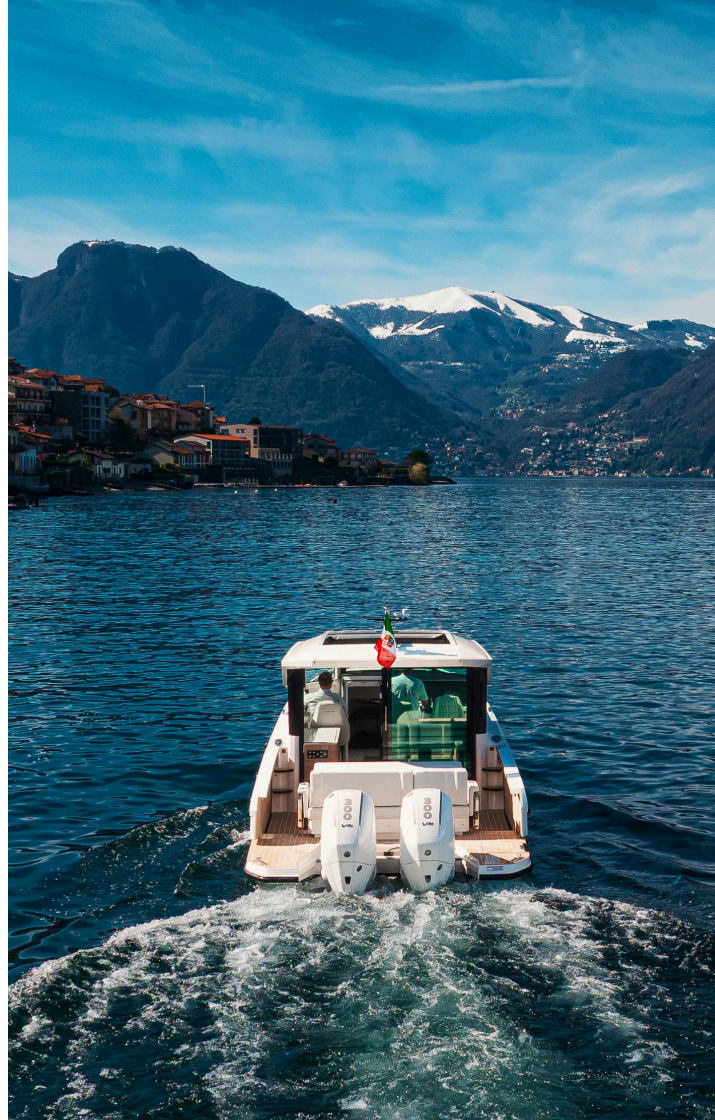

PROTECTED BY DESIGN

The Saxdor 320 GTC is designed to extend your time on the water, combining a protected full-beam wheelhouse with efficient use of space throughout the boat.

Panoramic glazing provides excellent visibility and natural light, while opening side terraces expand the cockpit at anchor, creating a strong connection between inside and out.

A forward double cabin and a practical layout make the 320 GTC a capable weekender, delivering comfort and usability in a compact 32-foot platform.